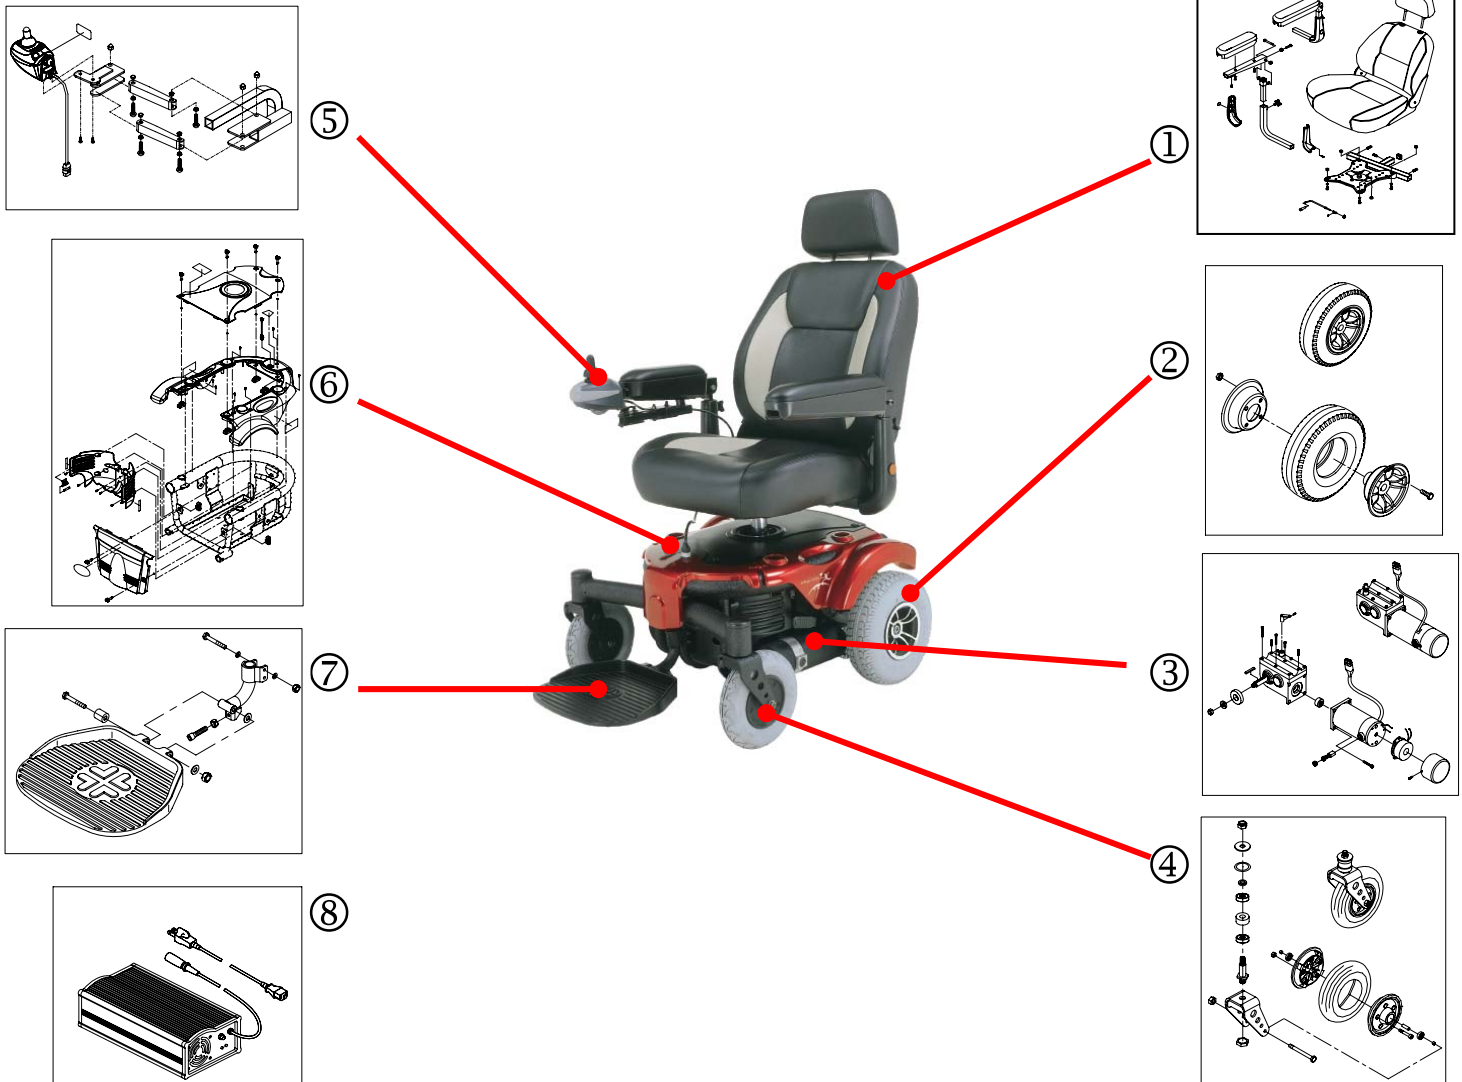

P313--ARMU/P313--SBMU/P313--SDMU

①	Seat ass'y	33100609(CASTOR ASS'Y,200x50 PU WHEEL,RH)
	32200142 (CAPTAIN SEAT ASS'Y)	⑤
	32228005 (Captain Seat Only., 18wx16dx20h, Black/Gray)	Controller
	43701072(PAD, ARMREST(LONG),BLACK)	33503058(Joystick Bracket Ass'y,Shark,Dk-Rema01)
	43701073(PAD,ARMREST(SHORT),BLACK)	64810012(JOYSTICK, DY SHARK,DK-REMA01)
②	Drive Wheel Ass'y.	64210005(CONTROLLER ONLY,DY SHARKDK-PMA05)
	32600432(DRIVER WHEEL ASS'Y.,260*85 PU)	⑥
③	Motor and gearbox complete, LH and RH.	Shroud ass'y
	62010115(MOTOR & GEARBOX,M13KA-25, LH)	30500065(UPPER SHROUD, BLACKTEXTURE, P313)
	62020115(MOTOR & GEARBOX,M13KA-25, RH)	30500066(REAR SHROUD, BLACK,P313/P314)
	62110070(MOTOR ASSY., M1KA/B, LH)	30510346(MAIN SHROUD, RED, P313)
	62120070(MOTOR ASSY., M1KA/B, RH)	⑦
	62410060(GEARBOX ASSY., M13-25,LH)	Footplate ass'y.
	62420060(GEARBOX ASSY., M13-25,RH)	33300341 (FOOTPLATE ASS'Y.W/MERITS LOGO)
④	Caster Wheel with Fork Ass'y.	⑧
	33100607(CASTOR ASS'Y,200x50 PU WHEEL,LH)	Charger unit
		65142005 (CHARGER, HP8204-5A-OFF)
		63600008(CHARGER POWERCORD W/PLUG,US SPEC)