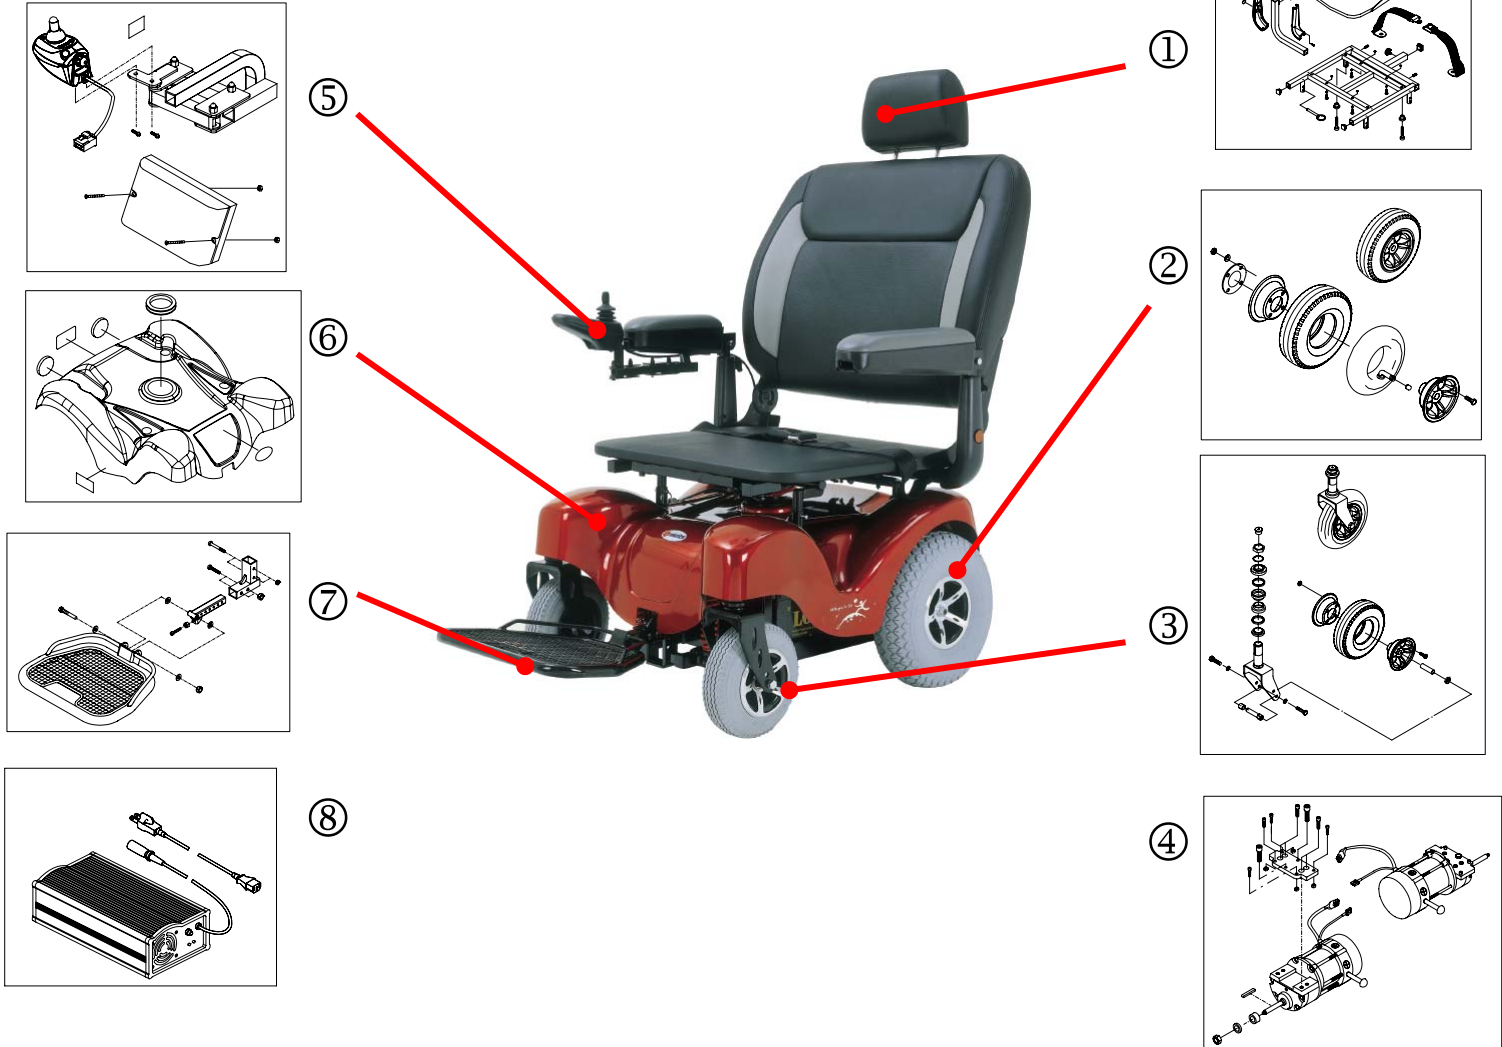

## P7201-ARMU/P7201-SBMU

①	Seat ass'y	⑤	Controller
	32200134(Pan Seat Ass'y,Black/Gray 24W*20D*25H)		33703023 (DYNAMIC SHARK CONTROLLER)
	32228003 (Pan Seat Ass'y,Black/Gray 24W*20D*25H)		64810005 (JOYSTICK ONLY, DY SHARK,DK-REMA03)
	43701072(PAD, ARMREST(LONG),BLACK)		64210005 (Controller Only,Dy Sharkdk-Pma05).
	43701073(PAD,ARMREST(SHORT),BLACK)	⑥	Shroud ass'y
②	Drive Wheel Ass'y.		30510820 (SHROUD ASS'Y., CANDYAPPLE RED, P710)
	32600423(12" Rear Wheel Ass'y.,4.00-5 Alu. Rim, Black,Pt)		30515928 (SHROUD ASS'Y., BLUE,P710)
③	Caster Wheel with Fork Ass'y.	⑦	Footplate ass'y.
	33100049(Castor Wheel, 2.80/2.50-4 Pufoam Filled Wheel)		33303059 (FOOTPLATE ASS'Y, P720)
④	Motor and gearbox complete, LH and RH.	⑧	Charger unit
	62010030 (Motor/Gearbox Ass'y.A9Y1X04372, P7101, LH)		65102001(Charger, Off Board,Hp8204-6a-Off,115/230VAC)
	62020030 (Motor/Gearbox Ass'y.A9Y1X04372, P7101, RH)		63600008(CHARGER POWERCORD W/PLUG,US SPEC)