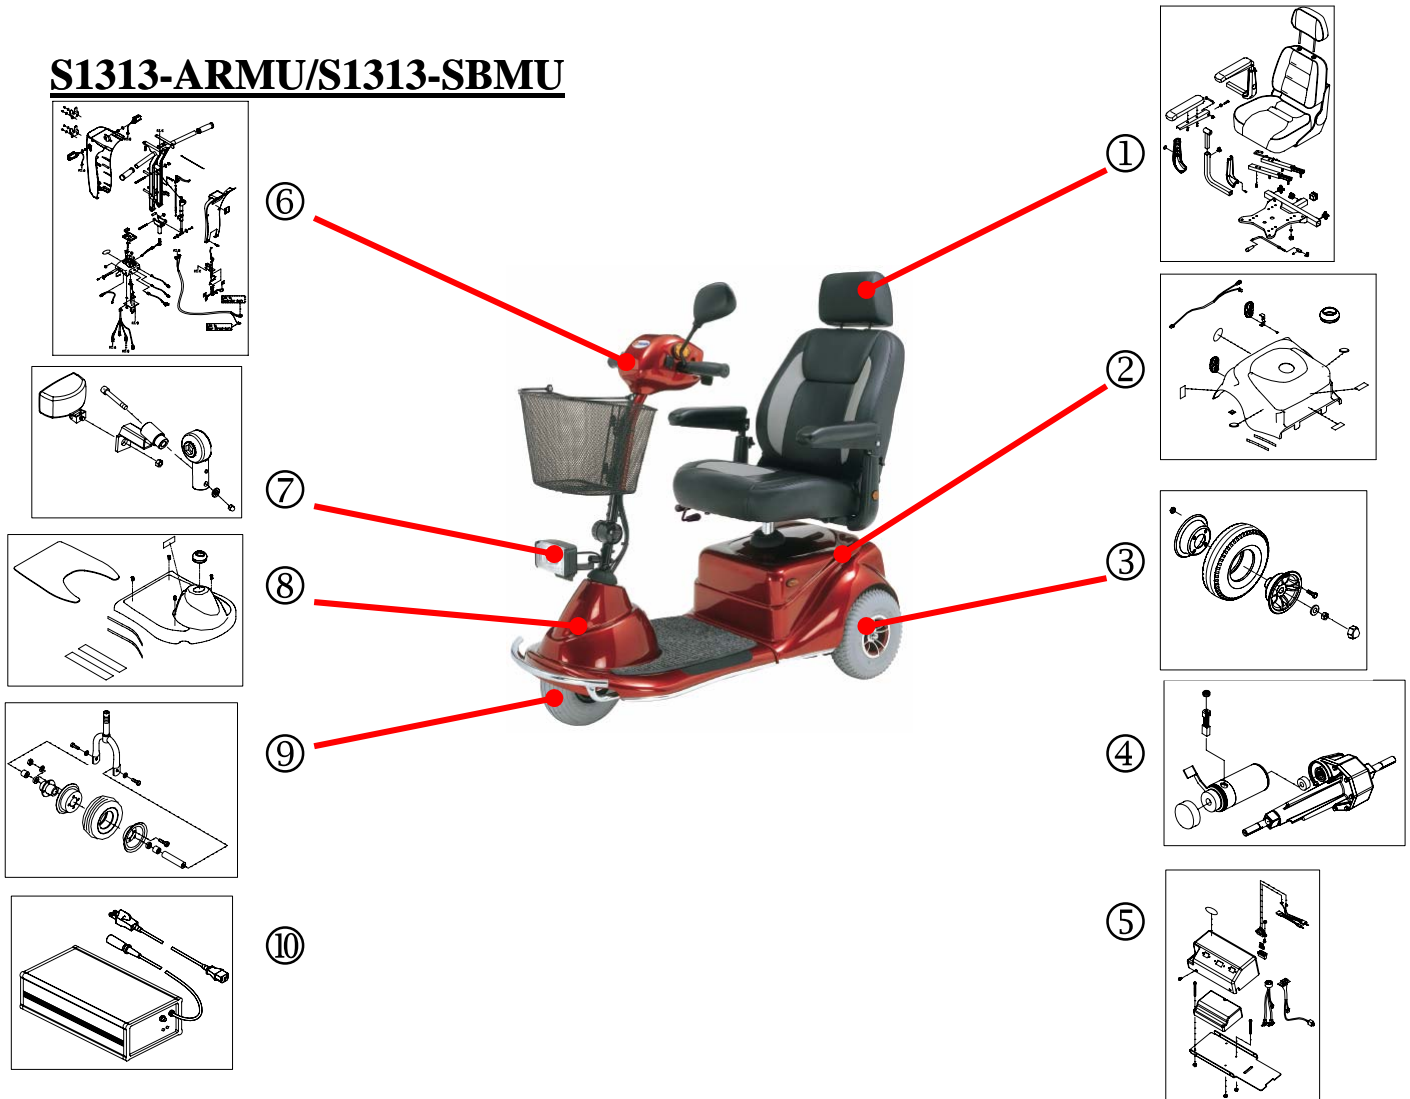

## S1313-ARMU/S1313-SBMU

①	Seat ass'y	33510193 (Tiller Ass'y., Candyapple Red, Charging Plug)
	32200231(Captain Seat Only,20.5w*18d*20h,2 Tone)	33515082 (Tiller Ass'y., Metallicblue, Charging Plug)
	43700401 (ARM PAD,BLACK)	⑦
②	Rear Shroud ass'y	Head Light Ass'y.
	30510434 (REAR SHROUD ASS'Y.,CANDY APPLE RED)	33710010(HEAD LIGHT ASS'Y)
	30515930 (REAR SHROUD ASS'Y.,METALLIC BLUE)	34203096(BRACKET,HEADLIGHT.)
③	Drive Wheel Ass'y	⑧
	32600045 (Rear Wheel Ass'y. 3.00-4c-248,Pu Tire,Red Rim)	Front Shroud ass'y
		30510436 (Front Shroud Ass'y.,Candy Apple Red)
		30515971 (FRONT SHROUD ASS'Y,BLUE.)
④	Motor & Transmission.	⑨
	62001246 (TRANSAXLE ASS'Y., M407+M3HB-13)	Front Wheel Ass'y.
	62101212 (MOTOR SET (M3HB-13)	33100061 (Front Wheel Ass'y.,3.00-4, Pu Foam-Filled)
	62201207 (TRANSAXLE, M407(2P)	⑩
⑤	Controller	Charger unit
	33703014 (CONTROLLER SET(OFF BOARD)	65142005 (CHARGER, HP8204-5A-OFF)
		63600008(CHARGER POWERCORD W/PLUG,US SPEC)