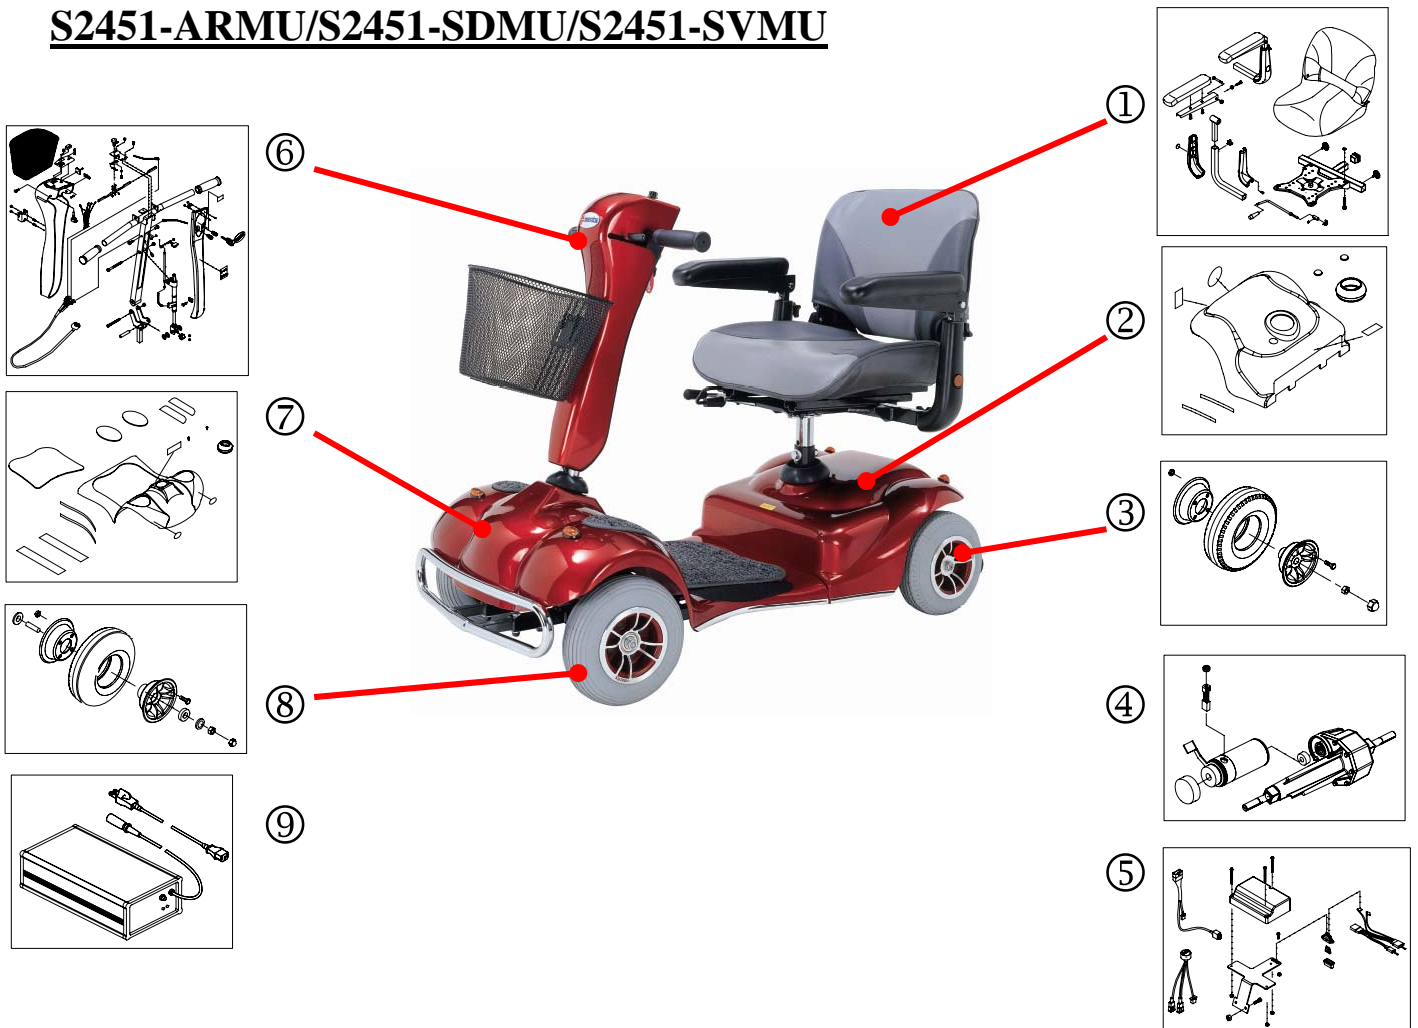

S2451-ARMU/S2451-SDMU/S2451-SVMU

①	Seat ass'y 32200056 (Fishon Seat Ass'y.,Grey,Base And Armrests)	⑥	Tiller Ass'y. 33510143(TILLER ASS'Y,CANDY APPLE RED) 33552016(TILLER ASS'Y,SILVER BLACK) 33519051(TILLER ASS'Y,SILVER)
②	Rear Shroud ass'y 30510100 (Rear Shroud Ass'y.,Candy Apple Red, S235) 30552004 (Rear Shroud Ass'y.,Silver Black, S235/S245) 30519025 (REAR SHROUD ASS'Y.,SILVER, S232)	⑦	Front Shroud ass'y 30510166 (Front Shroud Set,Candyapple Red, S245) 30552009 (FRONT SHROUD,SILVERBLACK, S245) 30519062 (FRONT SHROUD ASS'Y.,SILVERY WHITE)
③	Drive Wheel Ass'y 32600070 (Back Wheel Ass'y., Pufoam Filled Tire)	⑧	Front Wheel Ass'y. 33100048 (FRONT WHEEL ASS'Y2.80/2.50-4 C-179N PU)
④	Motor & Transmission. 62000100(TRANSAXLE, M301AA-1, 2P,S2 SERIES) 62100100(MOTOR ASS'Y, M3AA-15) 62200100(TRANSAXLE ONLY, M301(2P)	⑨	Charger unit 65142007(CHARGER, HP8204-3A-OFF) 63600008(CHARGER POWERCORD W/PLUG,US SPEC)
⑤	Controller 33703004(Controller W/Wire &Mounting Plate Ass'y)		